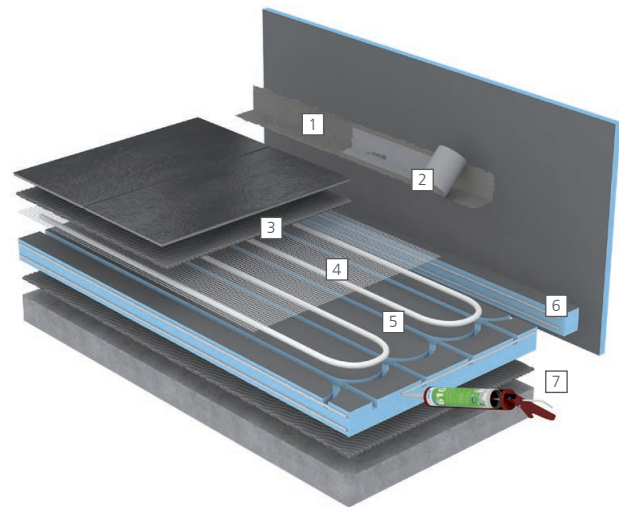

wedi PreLine

Prefabricated element for use with hot water heating systems

The wedi PreLine is a fully prepared building board element for easy installation of hot water heating systems. Factory integrated recesses allow for quick and safe installation of water pipes whilst strong insulation properties of the material itself prevent heat escaping to the ground thus promote a balanced heat distribution across the entire space.

Sealing of intersections

Sealing of joint areas

Sealing of wall/floor connections

Quick. Reliable. Warm.

The prefabricated wedi PreLine allows for quick and waterproof implementation of underfloor heating. The water pipes are simply laid in the integrated recesses (recommendation: aluminium PEX Ø16 mm) and backfilled using wedi 320 tile adhesive.

Used products

- 1 wedi 520 ▪ flexible waterproof sealant for the sealing of wedi Tools sealing tapes (fleece tapes)
- 2 wedi Tools sealing tape ▪ for reliable sealing of intersections and butt joints
- 3 wedi 320 ▪ tile adhesive for bonding the wedi PreLine to the screed floor and for backfilling pipe ducts
- 4 wedi Tools joint reinforcement tape, self-adhesive ▪ for reinforcement of the full surface
- 5 wedi PreLine ▪ prefabricated building board element for use with hot water heating systems
- 6 wedi building board ▪ edge strips for sealing in the wall area
- 7 wedi 610 ▪ for sealing intersections and joints between wedi PreLine elements and adjoining wall / floor areas lined with wedi building boards

wedi PreLine

	Description	Element: length x width x thickness	Milling groove: width x depth	Pallet edging	order no.
	wedi PreLine	1.240 x 600 x 30 mm	16 x 20 mm	72 units	076400257
	wedi PreLine	1.240 x 600 x 40 mm	16 x 20 mm	72 units	076400259
	wedi PreLine	1.240 x 600 x 50 mm	16 x 20 mm	48 units	076400260
	wedi PreLine	1.240 x 600 x 60 mm	16 x 20 mm	48 units	076400258