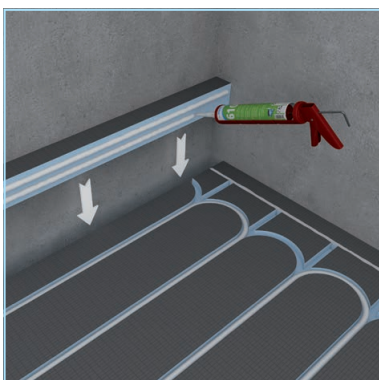

wedi PreLine

Prefabricated element for use with hot water heating systems

The wedi PreLine is a fully prepared building board element for easy installation of hot water heating systems. Factory integrated recesses allow for quick and safe installation of water pipes whilst strong insulation properties of the material itself prevent heat escaping to the ground thus promote a balanced heat distribution across the entire space.

Sealing of intersections

Sealing of joint areas

Sealing of wall/floor connections

Quick. Reliable. Warm.

The prefabricated wedi PreLine allows for quick and waterproof implementation of underfloor heating. The water pipes are simply laid in the integrated recesses (recommendation: aluminium PEX Ø16 mm) and backfilled using wedi 320 tile adhesive.

Used products

- 1 wedi 520 ▪ flexible waterproof sealant for the sealing of wedi Tools sealing tapes (fleece tapes)
- 2 wedi Tools sealing tape ▪ for reliable sealing of intersections and butt joints
- 3 wedi 320 ▪ tile adhesive for bonding the wedi PreLine to the screed floor and for backfilling pipe ducts
- 4 wedi Tools joint reinforcement tape, self-adhesive ▪ for reinforcement of the full surface
- 5 wedi PreLine ▪ prefabricated building board element for use with hot water heating systems
- 6 wedi building board ▪ edge strips for sealing in the wall area
- 7 wedi 610 ▪ for sealing intersections and joints between wedi PreLine elements and adjoining wall / floor areas lined with wedi building boards