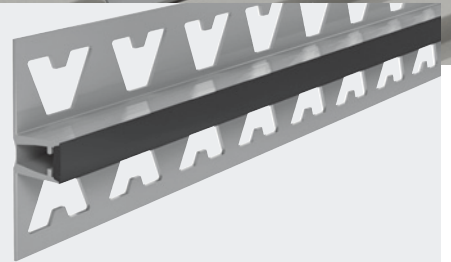

Grey

Black

MOVEMENT JOINTS

PVC

PVC movement joints suitable for light duty applications. Visible width 9mm.

USAGE

PROFILE DIMENSIONS

| CODE | COLOUR/FINISH | DEPTH-MM | LENGTH-M |
|-----------|---------------|----------|----------|
| MJP100/GR | GREY | 10 | 2.5 |
| MJP120/GR | GREY | 12 | 2.5 |
| MJP100/BL | BLACK | 10 | 2.5 |