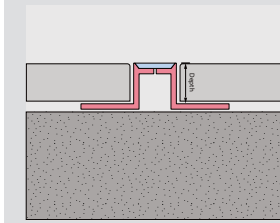

Grey

Black

MOVEMENT JOINTS

PVC

PVC movement joints suitable for light duty applications. Visible width 9mm.

USAGE

PROFILE DIMENSIONS

| CODE | COLOUR/FINISH | DEPTH-MM | LENGTH-M |
|-----------|---------------|----------|----------|
| MJP100/GR | GREY | 10 | 2.5 |
| MJP120/GR | GREY | 12 | 2.5 |
| MJP100/BL | BLACK | 10 | 2.5 |