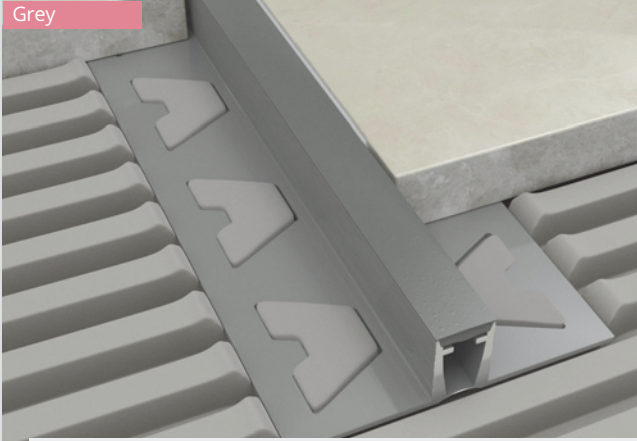

Grey

Black

MOVEMENT JOINTS

PVC

PVC movement joints suitable for light duty applications. Visible width 9mm.

USAGE

PROFILE DIMENSIONS

| CODE | COLOUR/FINISH | DEPTH-MM | LENGTH-M |
|-----------|---------------|----------|----------|
| MJP100/GR | GREY | 10 | 2.5 |
| MJP120/GR | GREY | 12 | 2.5 |
| MJP100/BL | BLACK | 10 | 2.5 |