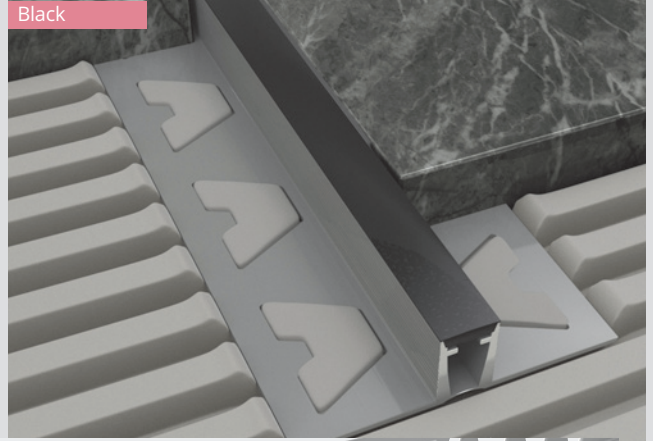

Grey

Black

MOVEMENT JOINTS

PVC

PVC movement joints suitable for light duty applications. Visible width 9mm.

USAGE

PROFILE DIMENSIONS

| CODE | COLOUR/FINISH | DEPTH-MM | LENGTH-M |
|-----------|---------------|----------|----------|
| MJP100/GR | GREY | 10 | 2.5 |
| MJP120/GR | GREY | 12 | 2.5 |
| MJP100/BL | BLACK | 10 | 2.5 |