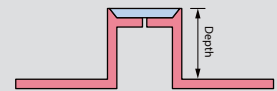

Grey

Black

MOVEMENT JOINTS

PVC

PVC movement joints suitable for light duty applications. Visible width 9mm.

USAGE

PROFILE DIMENSIONS

| CODE | COLOUR/FINISH | DEPTH-MM | LENGTH-M |
|-----------|---------------|----------|----------|
| MJP100/GR | GREY | 10 | 2.5 |
| MJP120/GR | GREY | 12 | 2.5 |
| MJP100/BL | BLACK | 10 | 2.5 |