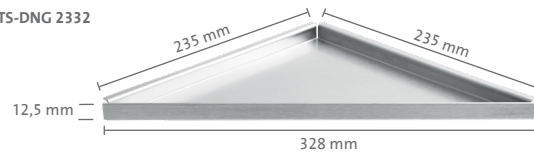

TS-DNG 2332