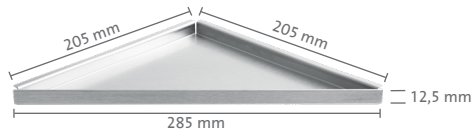

TI-SHELF DNG

TS-DNG 2028