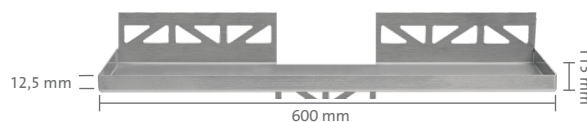

TI-SHELF

5/6

Tileable shelves from stainless steel for shower, bath and living areas

- Product information -

TI-SHELF RE

TS-RE 1160

TI-SHELF BV

DURAL GmbH

Südring 11

D-56412 Ruppach-Goldhausen

Tel. +49 (0) 2602/9261-0

Fax +49 (0) 2602/9261-50

info@dural.com