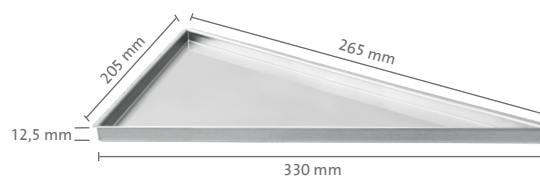

TS-DNS 2026-R

TS-DNS 2030-L