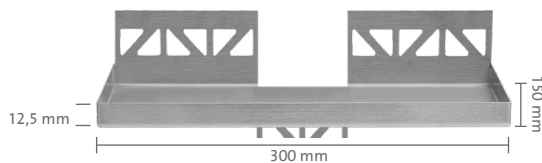

# TI-SHELF

5/6

Tileable shelves from stainless steel for shower, bath and living areas

- Product information -

## TI-SHELF RE

TS-RE 1140

TS-RE 1160

TS-RE 1540

TS-RE 1560

TS-RE 1130

TS-RE 1180

TS-RE 1530