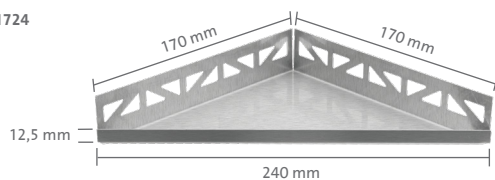

TI-SHELF DRG

TS-DRG 1724