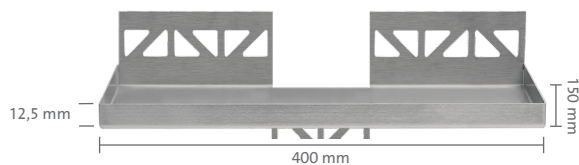

# TI-SHELF

5/6

Tileable shelves from stainless steel for shower, bath and living areas

- Product information -

## TI-SHELF RE

TS-RE 1140

TS-RE 1160

TS-RE 1540

TS-RE 1560

TS-RE 1130

TS-RE 1180

TS-RE 1530