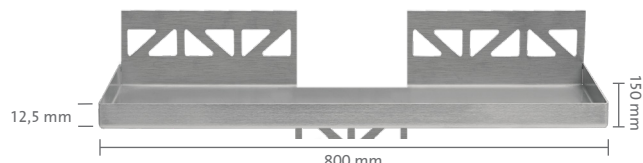

TI-SHELF

5/6

Tileable shelves from stainless steel for shower, bath and living areas

- Product information -

TI-SHELF RE

TS-RE 1580

TI-SHELF BV

DURAL GmbH

Südring 11

D-56412 Ruppach-Goldhausen

Tel. +49 (0) 2602/9261-0

Fax +49 (0) 2602/9261-50

info@dural.com