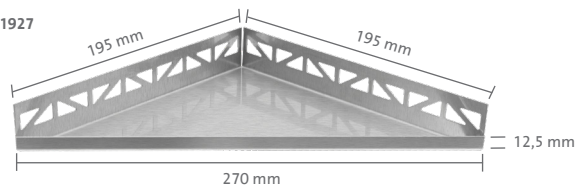

TS-DRG 1927