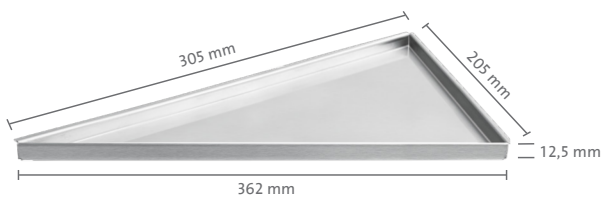

TS-DNS 2030-R