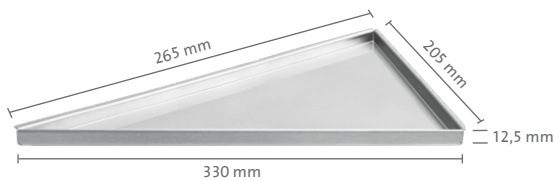

TI-SHELF DNS

TS-DNS 2026-L