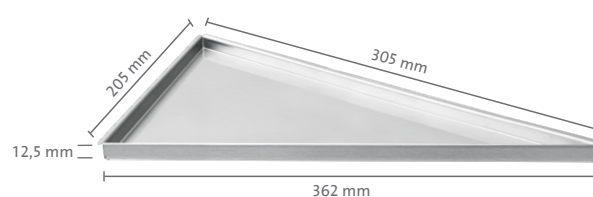

DURAL GmbH
Südring 11
D-56412 Ruppach-Goldhausen
Tel. +49 (0) 2602/9261-0
Fax +49 (0) 2602/9261-50
info@dural.com