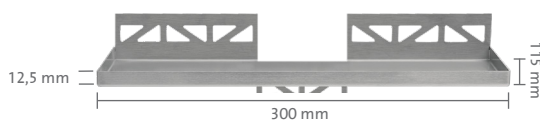

# TI-SHELF

5/6

Tileable shelves from stainless steel for shower, bath and living areas

- Product information -

## TI-SHELF RE

TS-RE 1140

TS-RE 1160

TS-RE 1540

TS-RE 1560

TS-RE 1130

TS-RE 1180

TS-RE 1530