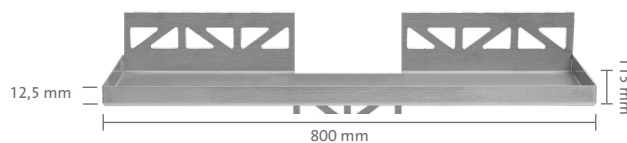

# TI-SHELF

5/6

Tileable shelves from stainless steel for shower, bath and living areas

- Product information -

## TI-SHELF RE

TS-RE 1140

TS-RE 1160

TS-RE 1540

TS-RE 1560

TS-RE 1130

TS-RE 1180

TS-RE 1530