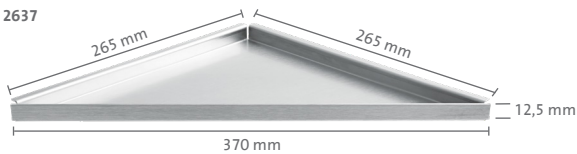

TS-DNG 2637