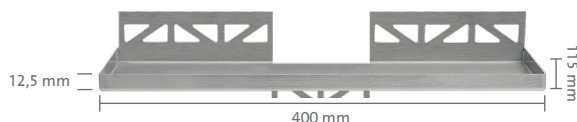

TI-SHELF RE

TS-RE 1140