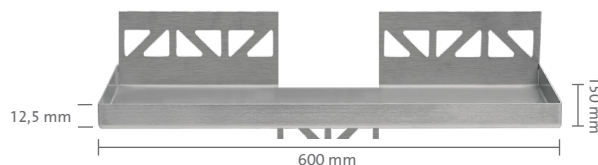

# TI-SHELF

5/6

Tileable shelves from stainless steel for shower, bath and living areas

- Product information -

## TI-SHELF RE

TS-RE 1140

TS-RE 1160

TS-RE 1540

TS-RE 1560

TS-RE 1130

TS-RE 1180

TS-RE 1530