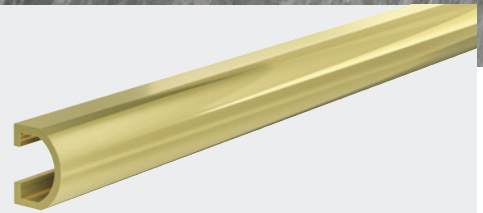

Chrome

Brushed

DOMED LISTELLO

ALUMINIUM

An Aluminium domed border profile used as a feature between tiles.

USAGE

PROFILE DIMENSIONS

COLOURS / FINISH

Gold

CODE	COLOUR/FINISH	DEPTH-MM	WIDTH-MM	LENGTH-M
LIA100/CR-DO	CHROME	8	10	2.5
LIA100/BC-DO	BRUSHED CHROME	8	10	2.5
LIA100/GO-DO	GOLD	8	10	2.5